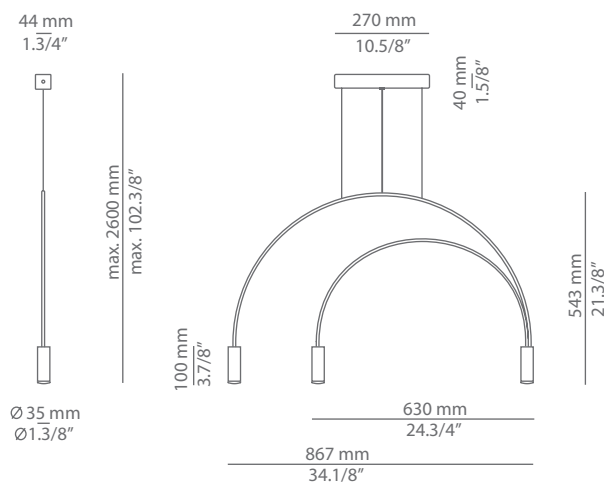

Special instructions

ESTILUZ, S.A.
Carretera d'Ogassa, s/n
17860 Sant Joan de les Abadesses
T+34 972 720 125
F+34 972 720 796

estiluz@estiluz.com
www.estiluz.com