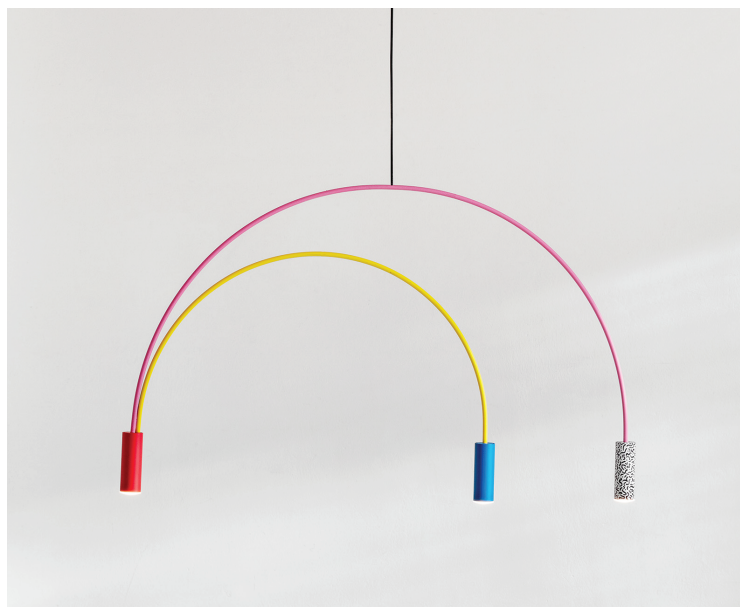

VOLTA MEMPHIS STYLE

surface suspension lamp

Date	Type
Project	
Location	
Model #	Quantity
Specifier	

Description

Suspension lamp with a curved metallic body, cylindrical aluminium heads and acrylic (PMMA) lens diffusers.

Adjustable height.

Limited edition of 55 numbered units in Memphis Style with white surface canopy and a hand-illustrated head.

Ordering information

Code	Lamp	Finish Canopy	Finish Body
E35360001	LED 3x6,2W (led included) (2700K / Ang 80° / >90 CRI / 350mA) / 230V / Typ* 3x725 lumens / Dimmable Triac	White	Memphis Style Colours
E35360002	LED 3x6,2W (led included) (3000K / Ang 80° / >90 CRI / 350mA) / 230V / Typ* 3x763 lumens / Dimmable Triac		