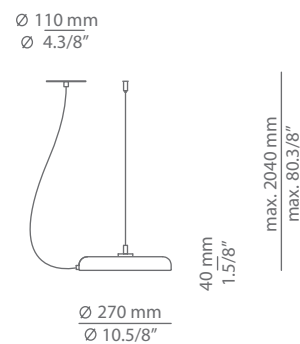

T-4061R with recessed canopy