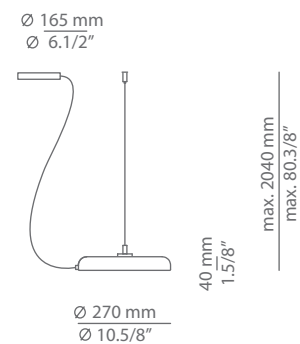

T-4061S with surface canopy