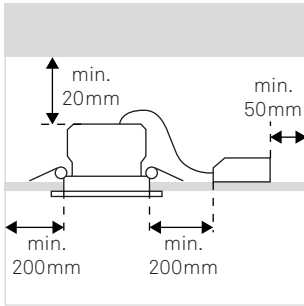

# SIA TRIM

SQUARE

**CASAMBI**

1. Smartphone with Bluetooth icon and "ON" text.
2. Smartphone with app icon and "casambi.com" text.
3. Smartphone with light bulb icon and "ON" text.
4. Smartphone with light bulb icon and "ON" text.

105x105	170x170	100x100	150x150