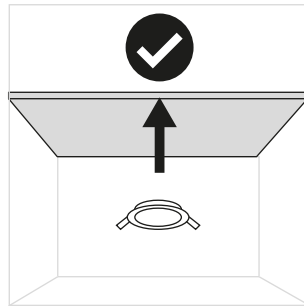

# SIA TRIM

SQUARE

**CASAMBI**

1. Smartphone with Bluetooth icon and "ON" text.
2. Smartphone with app icon and "casambi.com" text.
3. Smartphone with light bulb icon and "ON" text.
4. Smartphone with light bulb icon and "ON" text.

105x105	170x170	100x100	150x150