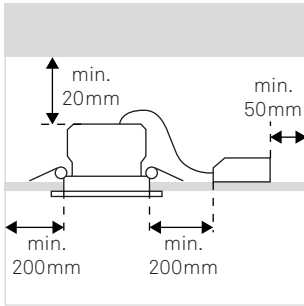

# SIA TRIM

ROUND

**CASAMBI**

1. Smartphone with Bluetooth icon and 'ON' text.
2. Smartphone with 'casambi.com' text and a download icon.
3. Smartphone with a light bulb icon and 'ON' text.
4. Smartphone with a light bulb icon and a checkmark.

Ø105	Ø115	Ø180	Ø100	Ø100	Ø150	Ø215