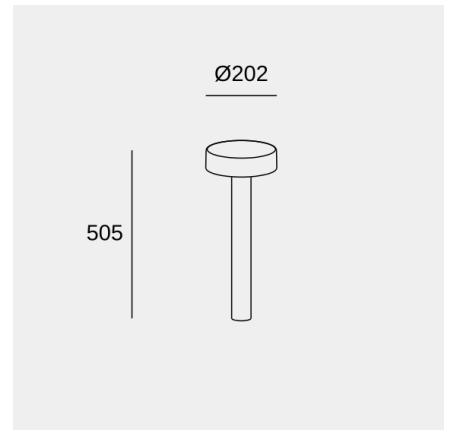

Orbit 500mm Covered

Luca Turrini

Bollard IP66 Orbit 500mm Covered LED 11.5 SW 2700-3200-4000K ON-OFF White 761lm

Technical features

- Luminaire total power: 11.5W
- Real lumens: 761 (3200K)
- Real lm/W: 66
- Correlated Colour Temperature (CCT): SW 2700-3200-4000K
- Structure material: Aluminium
- Structure finish: White
- Diffuser material: Polycarbonate
- Diffuser finish: OPAL
- Voltage / frequency: 100-240V/50-60Hz
- Dimming protocol: ON-OFF
- Power Factor: 0.95
- Useful life: 50,000h L80B20
- Warranty: 5 años
- Resistant to marine environments: Yes

Luminotechnic features

- CRI: 80
- MacAdam steps: 3
- Photobiological risk: RG1

Lampholder	Quantity	Light source power (W)
LED	1	9.8W

Image may not match reference. LedsC4 reserves the right to amend any of the product's components. The data related to flux, power and colour temperature may be subject to changes made by the manufacturer.

Orbit 500mm Covered

Luca Turrini

Bollard IP66 Orbit 500mm Covered LED 11.5 SW 2700-3200-4000K ON-OFF White 761lm

Logistics

x 4

Net weight (kg): 1.83

Packaged weight (kg): 2.63

Packaging: 245mm x 240mm x
545mm