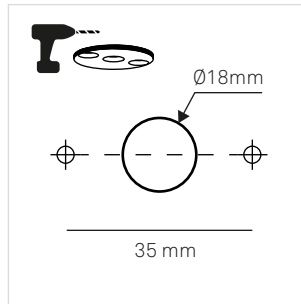

TUBS MODULAR

REMOTE CANOPY

	Max. L [m]	
	1.5mm ²	2.5mm ²
105W	15	25
150W	10	18
180W	8	15
240W	5	13
270W	5	8