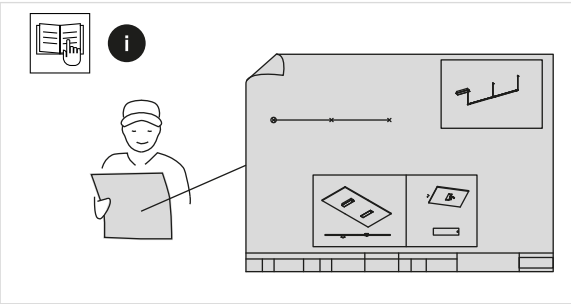

TUBS MODULAR

REMOTE CANOPY

	Max. L [m]	
	1.5mm ²	2.5mm ²
105W	15	25
150W	10	18
180W	8	15
240W	5	13
270W	5	8