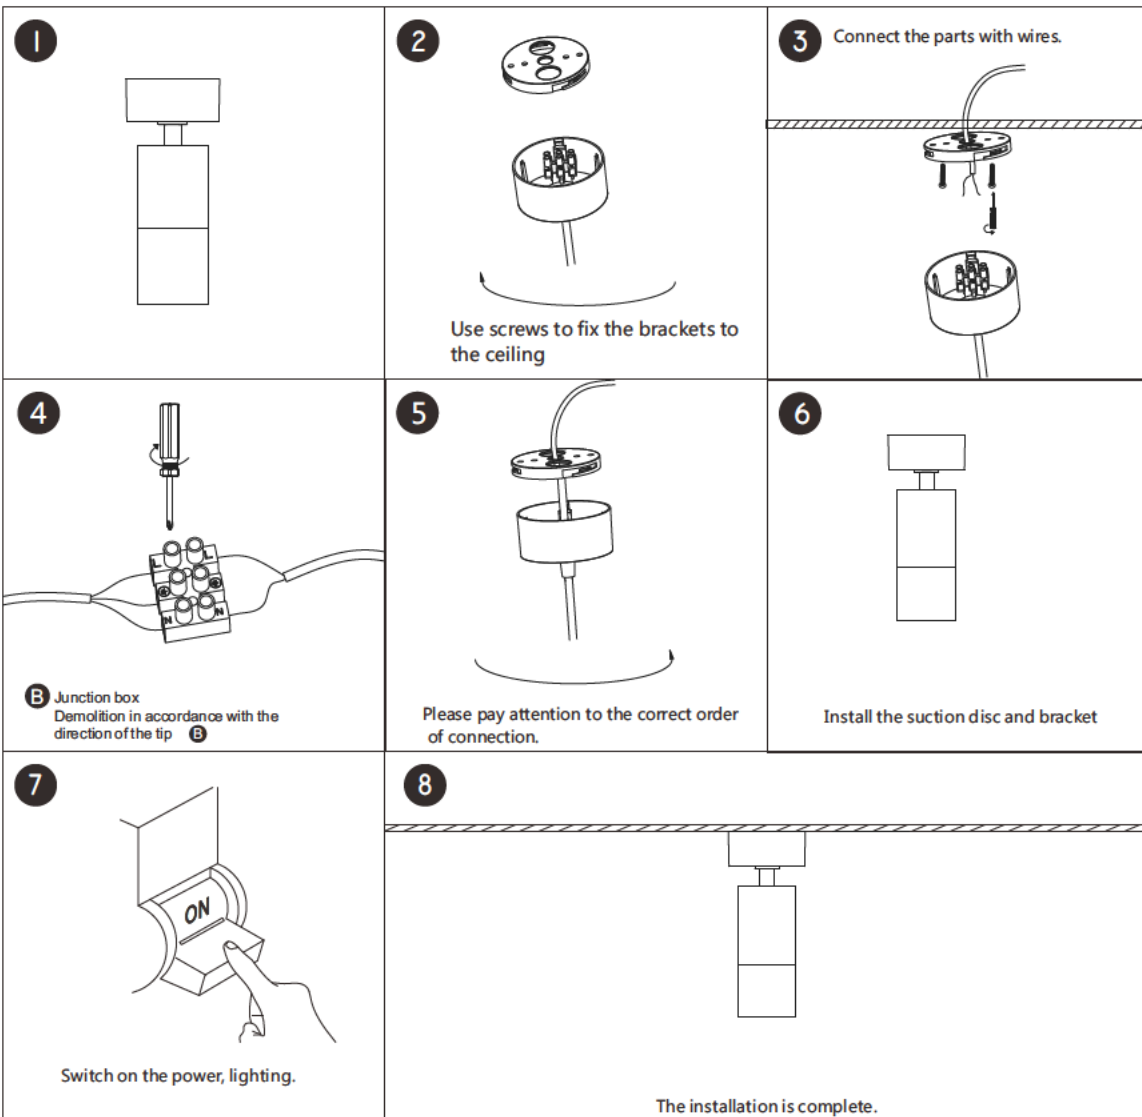

INSTALLATION MANUAL

KARIZMA luce

VUOTO

SURFACE

Do not operate with power supply connected.

6W MAX | AC220-240V | 50/60Hz
IP20 | Die cast

SOURCE: CREE

Warnings:

1. Make sure that the product is installed properly before connecting to electricity.
2. Do not cover the fitting.
3. Maintenance and installation should only be carried out by a professional electrician.