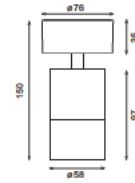

INSTALLATION MANUAL

KARIZMA luce

VUOTO

SURFACE

Do not operate with power supply connected.

6W MAX | AC220-240V | 50/60Hz
IP20 | Die cast

SOURCE: CREE

Warnings: