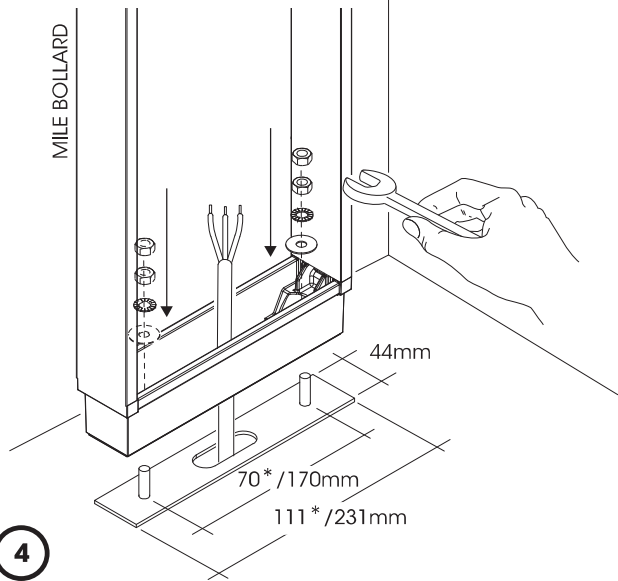

Cod. F015Z010000

Cod. F015Z010000*

200* /300mm 80mm

PAVIMENTAZIONE
FLOORING

120* /240mm 45mm

ERBA
GRASS

1

2

- Cementare la piastra a filo pavimento
- The plate has to be concrete, flush with the surface

3

4