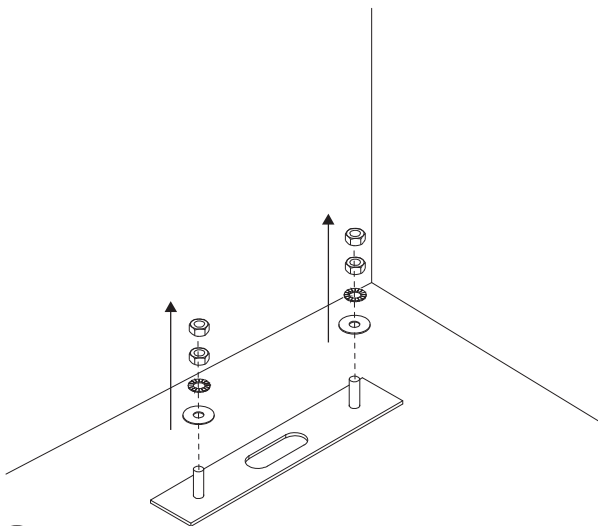

Cod. F015Z010000

Cod. F015Z010000*

200* /300mm 80mm

PAVIMENTAZIONE
FLOORING

120* /240mm 45mm

ERBA
GRASS

1

2

- Cementare la piastra a filo pavimento
- The plate has to be concrete, flush with the surface

3

4