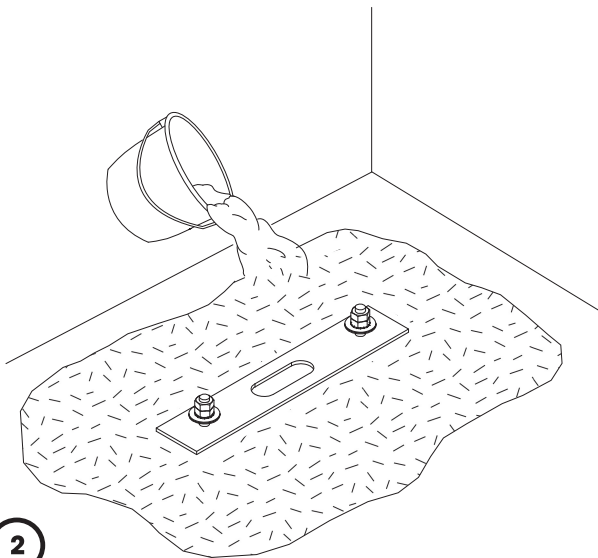

Cod. F015Z010000

Cod. F015Z010000*

200* /300mm 80mm

PAVIMENTAZIONE
FLOORING

120* /240mm 45mm

ERBA
GRASS

1

2

- Cementare la piastra a filo pavimento
- The plate has to be concrete, flush with the surface

3

4