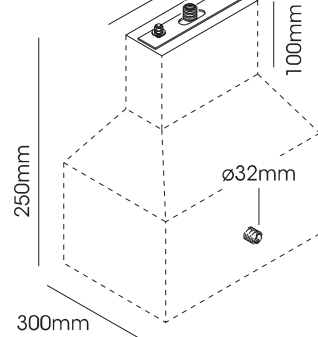

Cod. F015Z010000

Cod. F015Z010000*

200* /300mm 80mm

PAVIMENTAZIONE
FLOORING

120* /240mm 45mm

ERBA
GRASS

1

2

- Cementare la piastra a filo pavimento
- The plate has to be concrete, flush with the surface

3

4