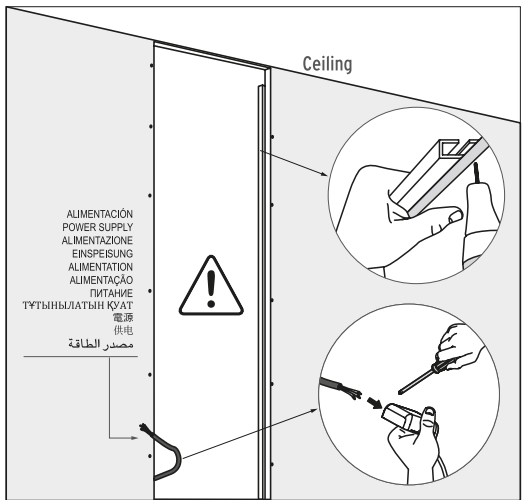

# A LUMINAIRE INSTALLATION

INSTALACIÓN DE LA LUMINARIA / INSTALLAZIONE DELLA LAMPADA /  
 INSTALLATION DER BELEUCHTUNG / INSTALLATION DU LUMINAIRE /  
 INSTALAÇÃO DO APARELHO DE ILUMINAÇÃO / 照明器具の設置・据付け /  
 灯具的安装 / МОНТАЖ ОСВЕТИТЕЛЬНОГО ПРИБОРА /  
 ШАМДАЛДЫ ОРНАТУ / تركيب وحدة الإنارة

	High (mm.)	Wide (mm.)	Depth (mm.)
Wall Rupture	4000	700	250
Versions		Lamp module quantity	
Wall Rupture	20W x m (meter)		

**⚠ WARNING:**  
 When insert the LED module in the profile,  
 you must take into account the side where  
 the male and female connections are in  
 order to let the electrical connection  
 between LED modules.