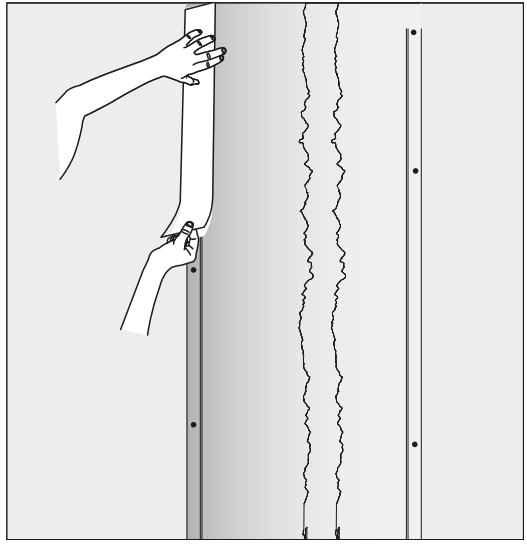

# A LUMINAIRE INSTALLATION

INSTALACIÓN DE LA LUMINARIA / INSTALLAZIONE DELLA LAMPADA /  
 INSTALLATION DER BELEUCHTUNG / INSTALLATION DU LUMINAIRE /  
 INSTALAÇÃO DO APARELHO DE ILUMINAÇÃO / 照明器具の設置・据付け /  
 灯具的安装 / МОНТАЖ ОСВЕТИТЕЛЬНОГО ПРИБОРА /  
 ШАМДАЛДЫ ОРНАТУ / تركيب وحدة الإنارة

	High (mm.)	Wide (mm.)	Depth (mm.)
Wall Rupture	4000	700	250
Versions		Lamp module quantity	
Wall Rupture	20W x m (meter)		

**⚠ WARNING:**  
 When insert the LED module in the profile,  
 you must take into account the side where  
 the male and female connections are in  
 order to let the electrical connection  
 between LED modules.