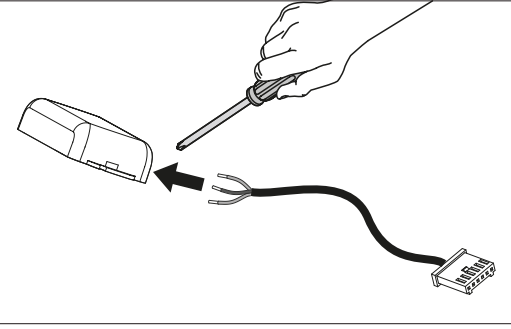

# A LUMINAIRE INSTALLATION

INSTALACIÓN DE LA LUMINARIA / INSTALLAZIONE DELLA LAMPADA /  
 INSTALLATION DER BELEUCHTUNG / INSTALLATION DU LUMINAIRE /  
 INSTALAÇÃO DO APARELHO DE ILUMINAÇÃO / 照明器具の設置・据付け /  
 灯具的安装 / МОНТАЖ ОСВЕТИТЕЛЬНОГО ПРИБОРА /  
 ШАМДАЛДЫ ОРНАТУ / تركيب وحدة الإنارة

	High (mm.)	Wide (mm.)	Depth (mm.)
Wall Rupture	4000	700	250
Versions		Lamp module quantity	
Wall Rupture	20W x m (meter)		

**⚠ WARNING:**  
 When insert the LED module in the profile,  
 you must take into account the side where  
 the male and female connections are in  
 order to let the electrical connection  
 between LED modules.