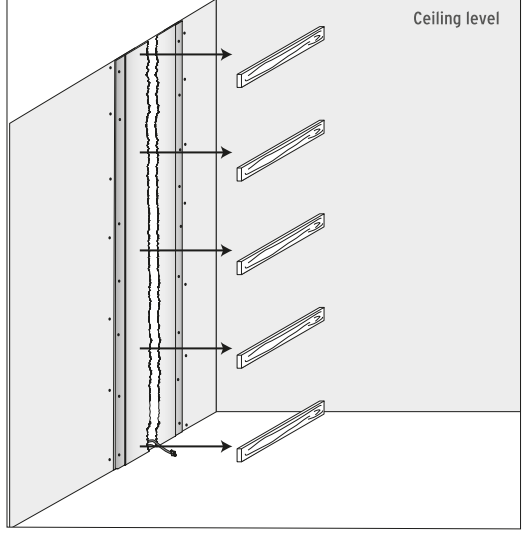

# A LUMINAIRE INSTALLATION

INSTALACIÓN DE LA LUMINARIA / INSTALLAZIONE DELLA LAMPADA /  
 INSTALLATION DER BELEUCHTUNG / INSTALLATION DU LUMINAIRE /  
 INSTALAÇÃO DO APARELHO DE ILUMINAÇÃO / 照明器具の設置・据付け /  
 灯具的安装 / МОНТАЖ ОСВЕТИТЕЛЬНОГО ПРИБОРА /  
 ШАМДАЛДЫ ОРНАТУ / تركيب وحدة الإنارة

	High (mm.)	Wide (mm.)	Depth (mm.)
Wall Rupture	4000	700	250
Versions		Lamp module quantity	
Wall Rupture	20W x m (meter)		

**⚠ WARNING:**  
 When insert the LED module in the profile,  
 you must take into account the side where  
 the male and female connections are in  
 order to let the electrical connection  
 between LED modules.