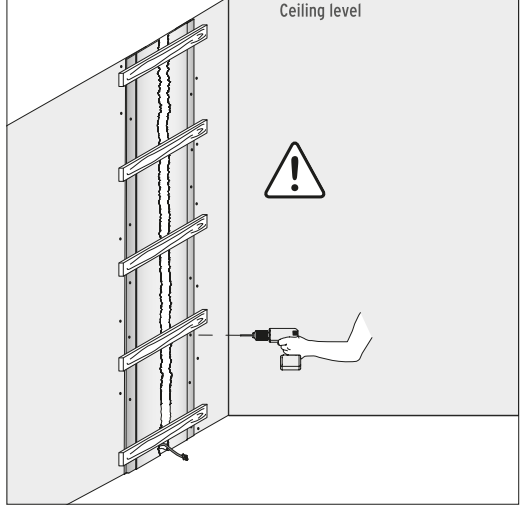

# A LUMINAIRE INSTALLATION

INSTALACIÓN DE LA LUMINARIA / INSTALLAZIONE DELLA LAMPADA /  
 INSTALLATION DER BELEUCHTUNG / INSTALLATION DU LUMINAIRE /  
 INSTALAÇÃO DO APARELHO DE ILUMINAÇÃO / 照明器具の設置・据付け /  
 灯具的安装 / МОНТАЖ ОСВЕТИТЕЛЬНОГО ПРИБОРА /  
 ШАМДАЛДЫ ОРНАТУ / تركيب وحدة الإنارة

	High (mm.)	Wide (mm.)	Depth (mm.)
Wall Rupture	4000	700	250
Versions		Lamp module quantity	
Wall Rupture	20W x m (meter)		

**⚠ WARNING:**  
 When insert the LED module in the profile,  
 you must take into account the side where  
 the male and female connections are in  
 order to let the electrical connection  
 between LED modules.