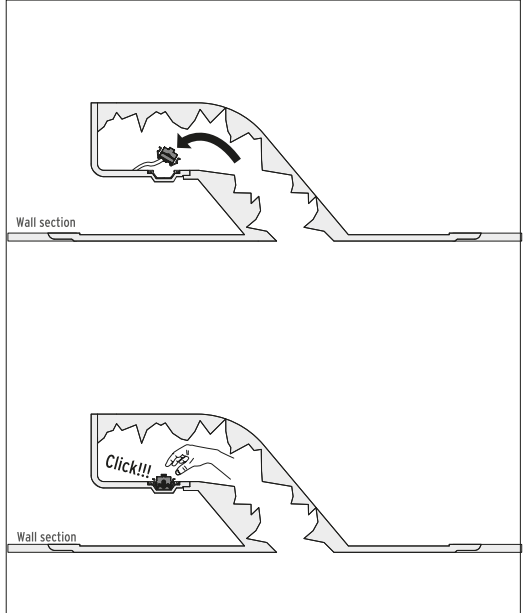

# A LUMINAIRE INSTALLATION

INSTALACIÓN DE LA LUMINARIA / INSTALLAZIONE DELLA LAMPADA /  
 INSTALLATION DER BELEUCHTUNG / INSTALLATION DU LUMINAIRE /  
 INSTALAÇÃO DO APARELHO DE ILUMINAÇÃO / 照明器具の設置・据付け /  
 灯具的安装 / МОНТАЖ ОСВЕТИТЕЛЬНОГО ПРИБОРА /  
 ШАМДАЛДЫ ОРНАТУ / تركيب وحدة الإنارة

	High (mm.)	Wide (mm.)	Depth (mm.)
Wall Rupture	4000	700	250
Versions		Lamp module quantity	
Wall Rupture	20W x m (meter)		

**⚠ WARNING:**  
 When insert the LED module in the profile,  
 you must take into account the side where  
 the male and female connections are in  
 order to let the electrical connection  
 between LED modules.