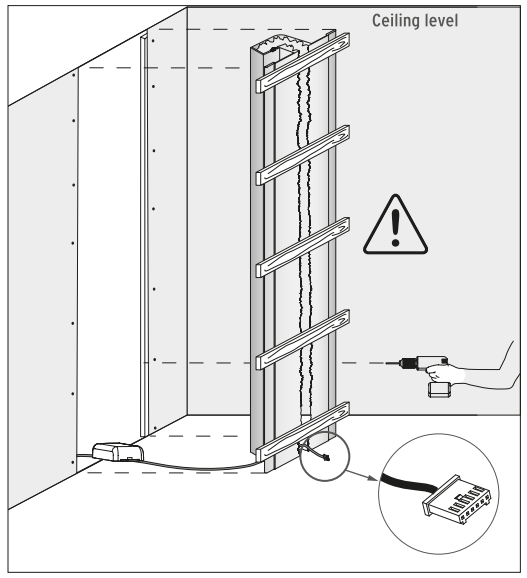

# A LUMINAIRE INSTALLATION

INSTALACIÓN DE LA LUMINARIA / INSTALLAZIONE DELLA LAMPADA /  
 INSTALLATION DER BELEUCHTUNG / INSTALLATION DU LUMINAIRE /  
 INSTALAÇÃO DO APARELHO DE ILUMINAÇÃO / 照明器具の設置・据付け /  
 灯具的安装 / МОНТАЖ ОСВЕТИТЕЛЬНОГО ПРИБОРА /  
 ШАМДАЛДЫ ОРНАТУ / تركيب وحدة الإنارة

	High (mm.)	Wide (mm.)	Depth (mm.)
Wall Rupture	4000	700	250
Versions		Lamp module quantity	
Wall Rupture	20W x m (meter)		

**⚠ WARNING:**  
 When insert the LED module in the profile,  
 you must take into account the side where  
 the male and female connections are in  
 order to let the electrical connection  
 between LED modules.