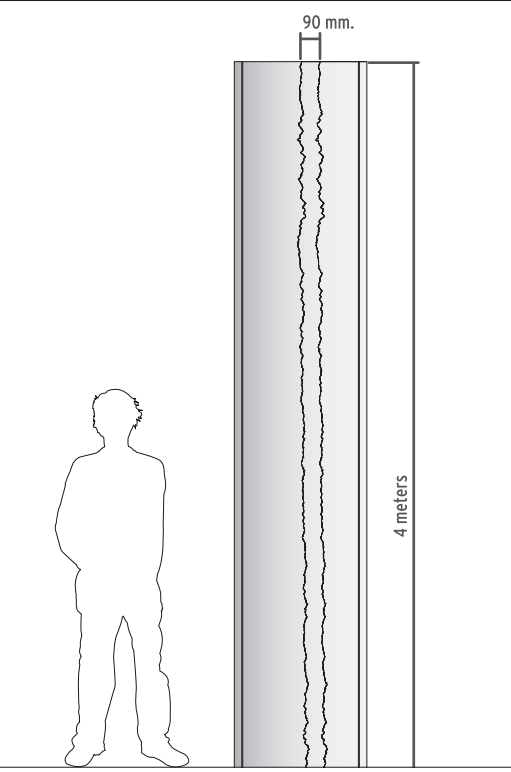

# A LUMINAIRE INSTALLATION

INSTALACIÓN DE LA LUMINARIA / INSTALLAZIONE DELLA LAMPADA /  
 INSTALLATION DER BELEUCHTUNG / INSTALLATION DU LUMINAIRE /  
 INSTALAÇÃO DO APARELHO DE ILUMINAÇÃO / 照明器具の設置・据付け /  
 灯具的安装 / МОНТАЖ ОСВЕТИТЕЛЬНОГО ПРИБОРА /  
 ШАМДАЛДЫ ОРНАТУ / تركيب وحدة الإنارة

	High (mm.)	Wide (mm.)	Depth (mm.)
Wall Rupture	4000	700	250
Versions		Lamp module quantity	
Wall Rupture	20W x m (meter)		

**⚠ WARNING:**  
 When insert the LED module in the profile,  
 you must take into account the side where  
 the male and female connections are in  
 order to let the electrical connection  
 between LED modules.