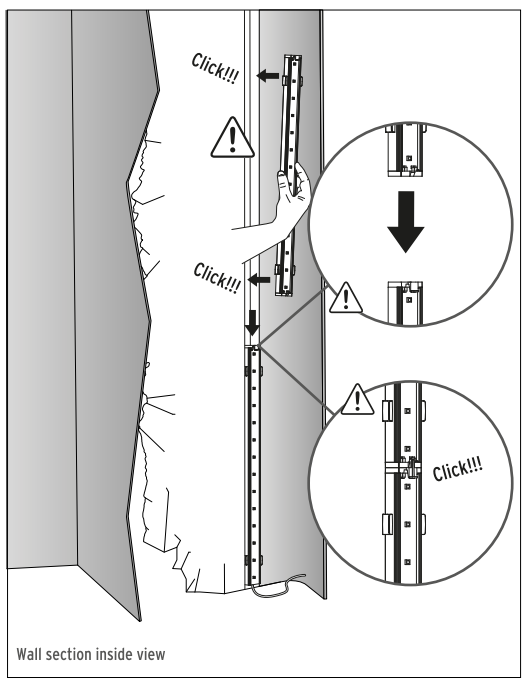

# A LUMINAIRE INSTALLATION

INSTALACIÓN DE LA LUMINARIA / INSTALLAZIONE DELLA LAMPADA /  
 INSTALLATION DER BELEUCHTUNG / INSTALLATION DU LUMINAIRE /  
 INSTALAÇÃO DO APARELHO DE ILUMINAÇÃO / 照明器具の設置・据付け /  
 灯具的安装 / МОНТАЖ ОСВЕТИТЕЛЬНОГО ПРИБОРА /  
 ШАМДАЛДЫ ОРНАТУ / تركيب وحدة الإنارة

	High (mm.)	Wide (mm.)	Depth (mm.)
Wall Rupture	4000	700	250
Versions		Lamp module quantity	
Wall Rupture	20W x m (meter)		

**⚠ WARNING:**  
 When insert the LED module in the profile,  
 you must take into account the side where  
 the male and female connections are in  
 order to let the electrical connection  
 between LED modules.