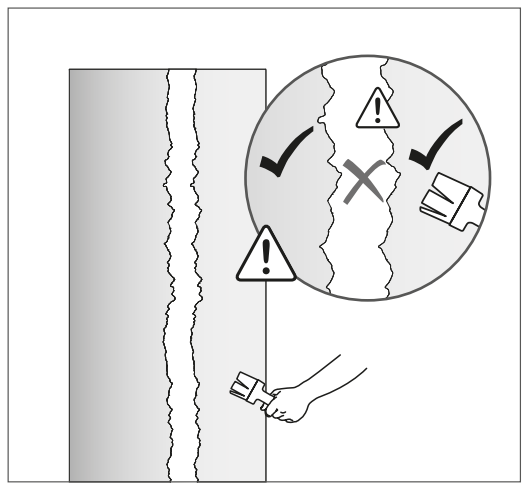

# A LUMINAIRE INSTALLATION

INSTALACIÓN DE LA LUMINARIA / INSTALLAZIONE DELLA LAMPADA /  
 INSTALLATION DER BELEUCHTUNG / INSTALLATION DU LUMINAIRE /  
 INSTALAÇÃO DO APARELHO DE ILUMINAÇÃO / 照明器具の設置・据付け /  
 灯具的安装 / МОНТАЖ ОСВЕТИТЕЛЬНОГО ПРИБОРА /  
 ШАМДАЛДЫ ОРНАТУ / تركيب وحدة الإنارة

	High (mm.)	Wide (mm.)	Depth (mm.)
Wall Rupture	4000	700	250
Versions		Lamp module quantity	
Wall Rupture	20W x m (meter)		

**⚠ WARNING:**  
 When insert the LED module in the profile,  
 you must take into account the side where  
 the male and female connections are in  
 order to let the electrical connection  
 between LED modules.