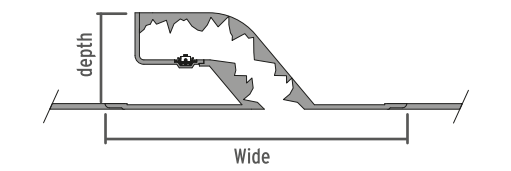

# A LUMINAIRE INSTALLATION

INSTALACIÓN DE LA LUMINARIA / INSTALLAZIONE DELLA LAMPADA /  
 INSTALLATION DER BELEUCHTUNG / INSTALLATION DU LUMINAIRE /  
 INSTALAÇÃO DO APARELHO DE ILUMINAÇÃO / 照明器具の設置・据付け /  
 灯具的安装 / МОНТАЖ ОСВЕТИТЕЛЬНОГО ПРИБОРА /  
 ШАМДАЛДЫ ОРНАТУ / تركيب وحدة الإنارة

	High (mm.)	Wide (mm.)	Depth (mm.)
Wall Rupture	4000	700	250
Versions		Lamp module quantity	
Wall Rupture	20W x m (meter)		

**⚠ WARNING:**  
 When insert the LED module in the profile,  
 you must take into account the side where  
 the male and female connections are in  
 order to let the electrical connection  
 between LED modules.